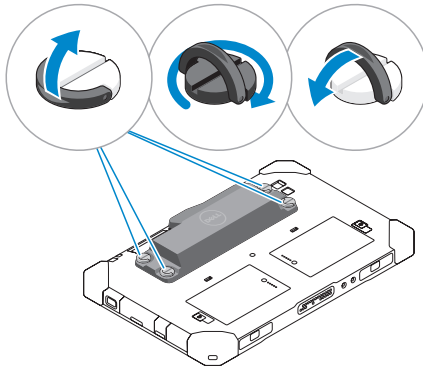

Barcode and Magnetic Stripe Reader for Latitude 12 Rugged Tablet

Install Guide

1

2

Features